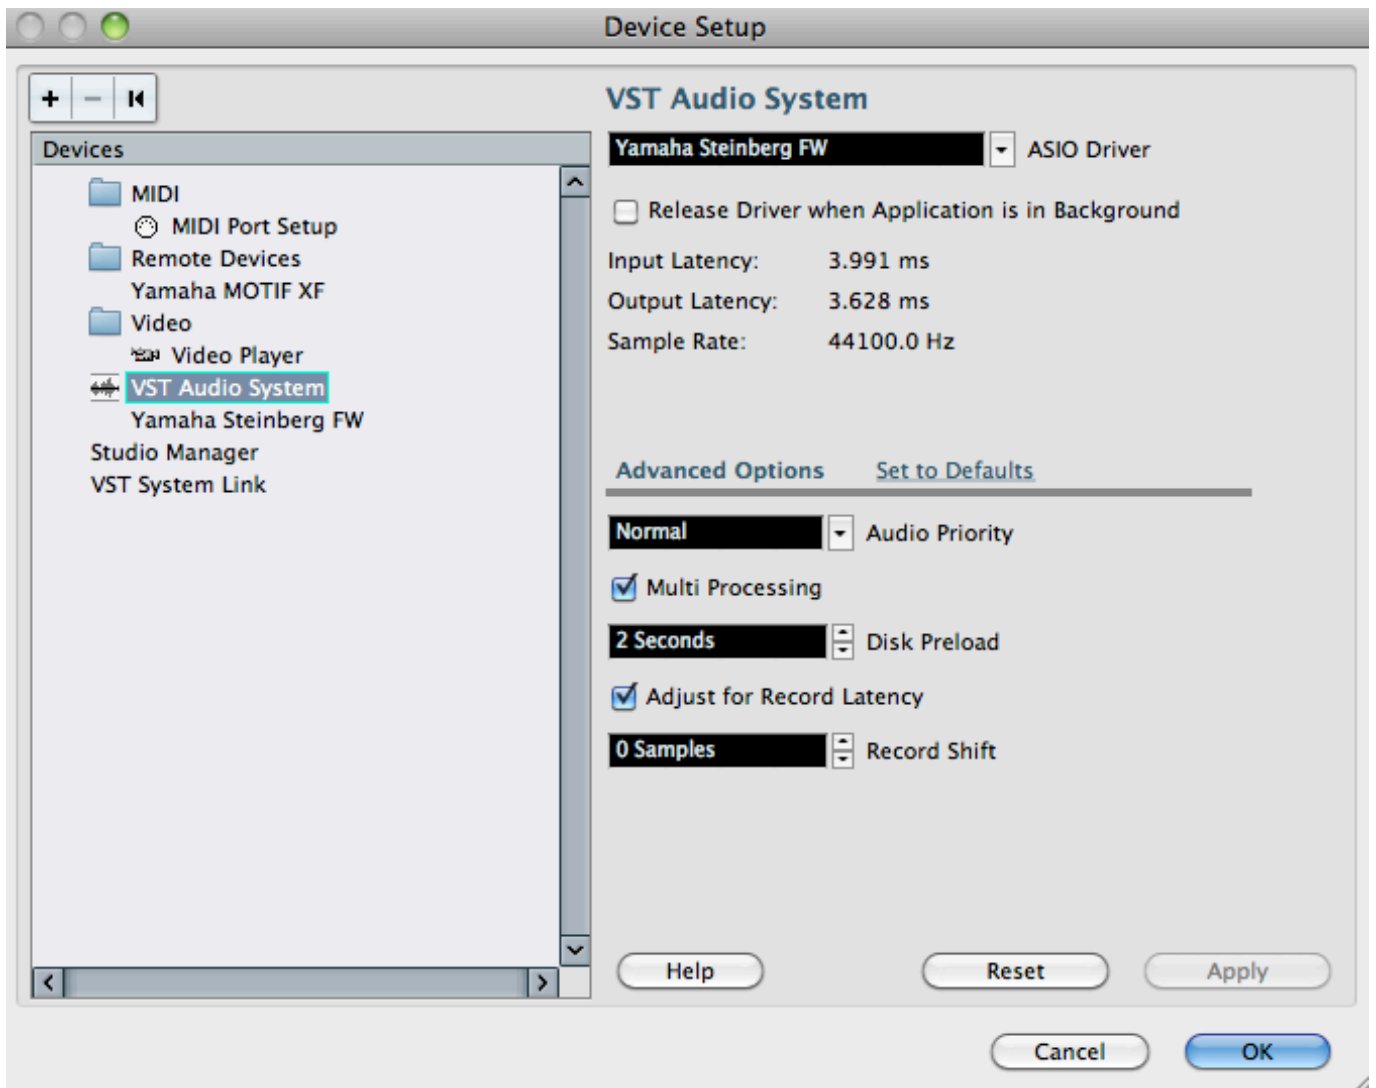

[Yamaha Psr S910 Usb Drivers For Mac](#)

[Yamaha Psr S910 Usb Drivers For Mac](#)

0 7 for Mac (8 6 – 9 2 2), 6 06 MB The USB-MIDI driver is software that transfers MIDI data back and forth between For ProAudio products, please go to the download page from the link at the.. *FREE* shipping on qualifying offers Buy Institutions politiques suisses by Vincent Golay, Mix & Remix (ISBN: 371) from Amazon's Book Store.. I need to create a nice installer for a Mac application I want it to be a disk image (DMG), with a predefined size, layout and background image.