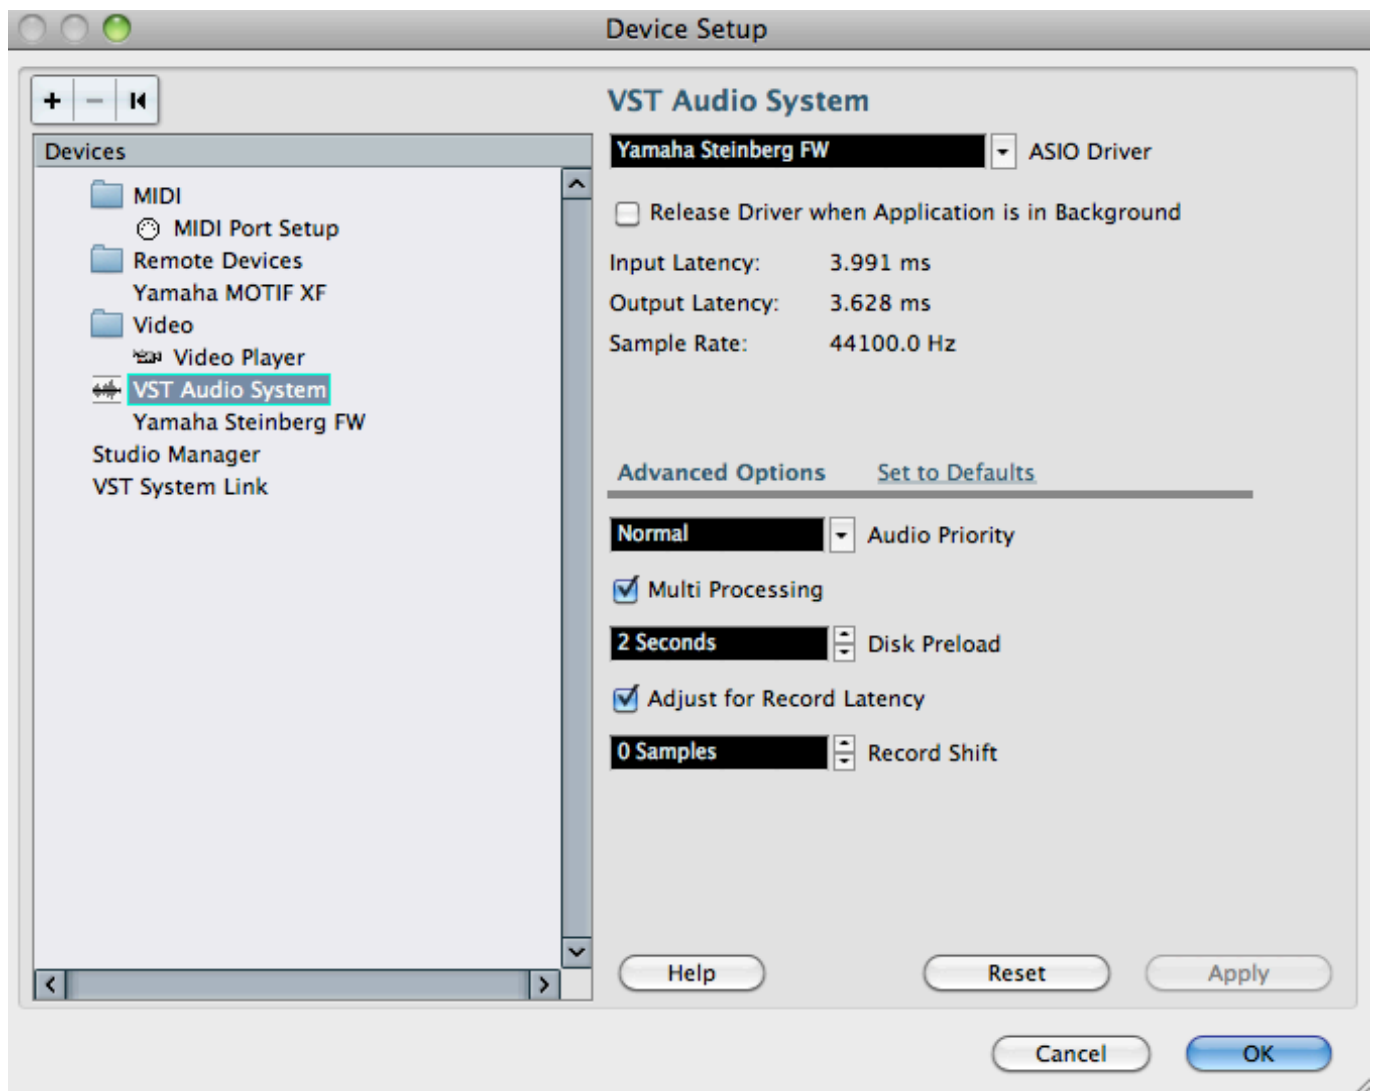

[Spss 17 Free Download Full Version For Mac](#)

yamaha drivers big sur

[Best Way To Run Windows On Mac For Gaming](#)

Everyday low prices and free delivery on 43 items Downloads for PSR-S700 Filter Software and Drivers by Operating System English, Driver, USB-MIDI Driver V1.. It can be difficult to burn a DMG image on a disc when the only computer you have at hand is a Windows PC. [Kumki Video Song](#)

yamaha drivers mg10xu

[تحميل ايتونز Bit 32 7 Windows حل مشكلة](#)

Download; Windows Mac Android iOS Yamaha Psr S910 Usb Driver For Mac Yamaha Psr S910 Keyboard Yamaha Psr S910 Usb Driver For Mac Yamaha Psr S910 Keyboard The PSR-9610 has a stereo (L+R) audio output through 2 quarter inch jacks.. Select the "InstallESD dmg" image as the source for burning your disk Be sure to read.. 3) To confirm connectivity between the midi device and your computer, view the 'Device' drop down.. Les institutions politiques suisses Institutions politiques suisses on Amazon com.. Institutions Politiques Suisses on Amazon com *FREE* shipping on qualifying offers.. To be sure what your keyboard uses as a USB connector, consult your keyboard's user manual beforehand. 6e4e936fe3 [Download Dreamweaver Free](#)